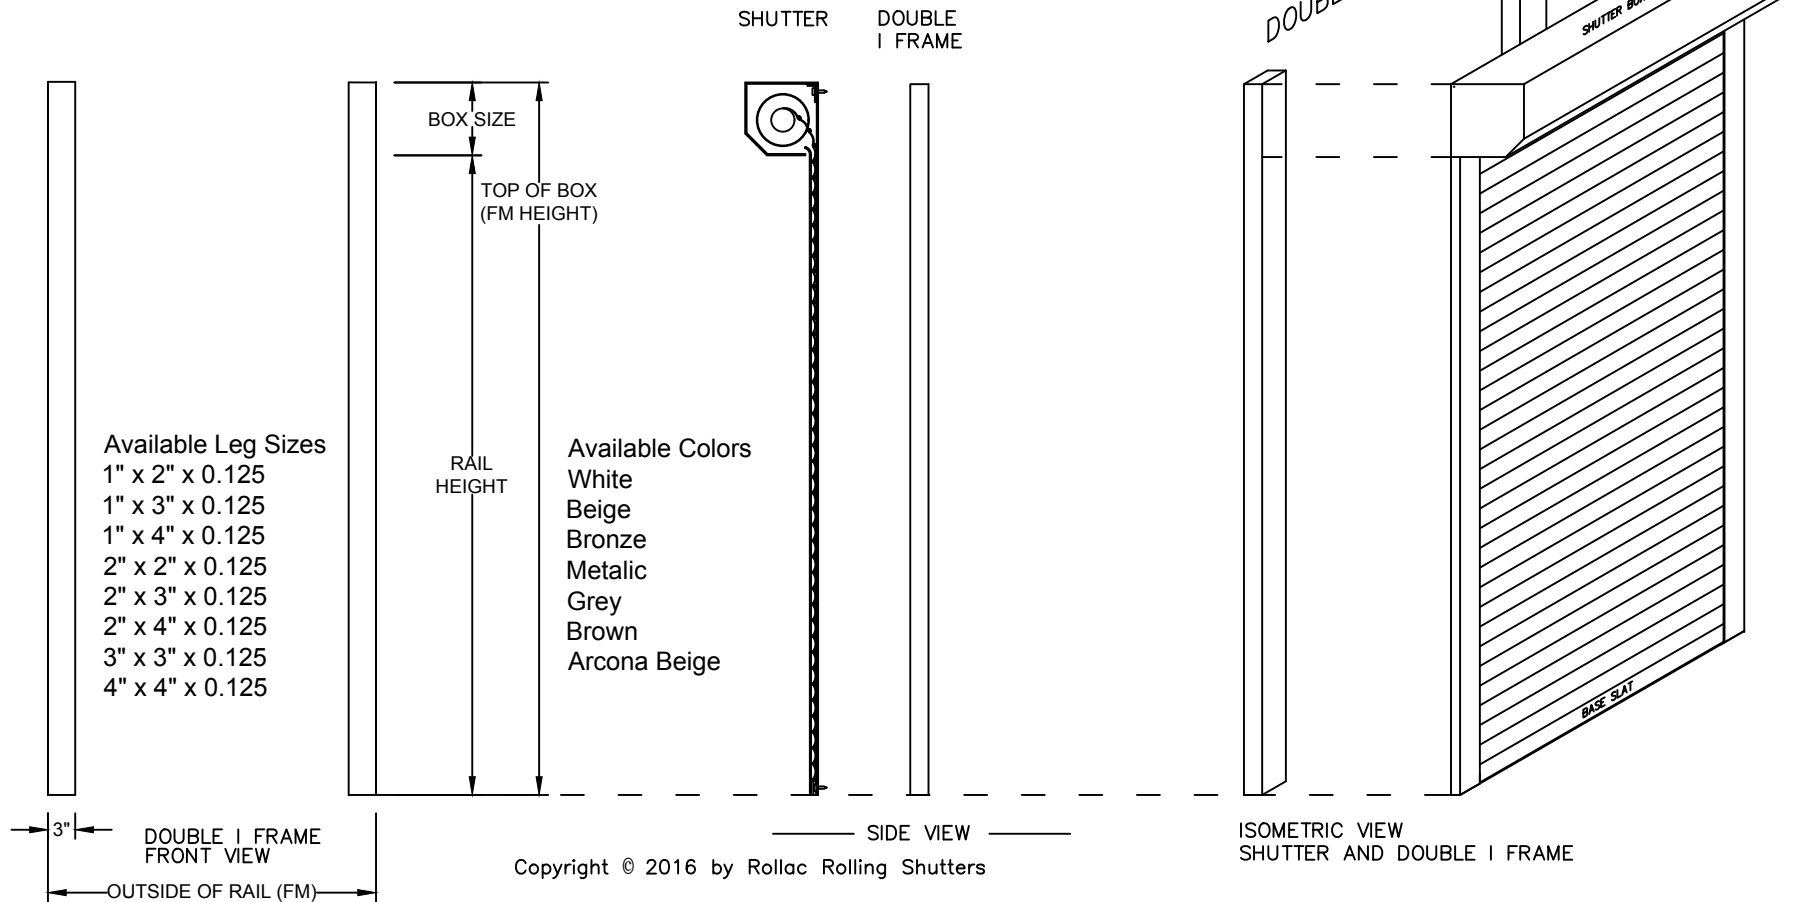

# DOUBLE I FRAME

Copyright © 2016 by Rollac Rolling Shutters

APPLICATION: TO BUILD OUT FOR THE RAILS ON EACH SIDE.

5331 W. Orange St.  
 Pearland, TX. 77581  
 Tel: 281-485-1911  
 www.rollac.com